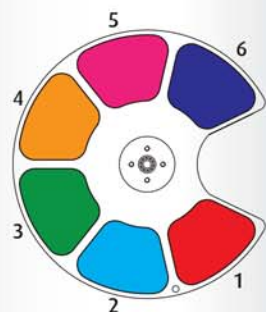

Features

Long Throw optics	Pan- 540°
Total FX Package	Tilt- 265°
Modular Construction	Max Speed Pan- 360° (seconds)- 3.03
Fast Service Design	Max Speed Tilt- 252° (seconds)- 2.28
Electronic Cooling System Control	Full Color LCD Display W/ Battery Mode
LED Type- 400W Bright White Engine	5-Pin DMX/RDM Connector
LED Hours- 70% Luminous output, 50,000 hrs.	3-Pin DMX/RDM Connector
Active Thermal Control	Powercon Connector
Fan Modes- Normal / Constant / Studio	Pan and Tilt Locks
RDM Compatible	Integrated Yoke Arm Handles
Control Options- DMX 512/RDM	Indigo Highlighter LED's
DMX Channels- 48	Road Case Included (Single)

Optical

Fixed Color Wheel

- 1- Red
- 2- Blue
- 3- Green
- 4- Orange
- 5- Magenta
- 6- Dark Blue

CMY

CTO- Linear

Lens Defog System

Iris

Zoom- 8 to 45 degrees

Auto-Focus Function

Animation 1- Rotating

Animation 2- Art FX Glass

Prism- 3 Facet

Frost

Rotating Gobo Wheel 1

- 1- Animation
- 2- Rip Wheel
- 3- Curved Lines
- 4- Technowedge
- 5- Rings
- 6- Psydye

Gobo Dimensions

∅ { 0.D.- 30mm (1.18 in)
Image Area- 25mm (.98 in)

Gobo Wheel 2

- 1- Tunnel
- 2- Bars
- 3- Fan
- 4- Breakup
- 5- Burst
- 6- Fracture
- 7- Crosshatch

Gobo Dimensions

∅ { 0.D.- 34 mm (1.34 in)
Image Area- 28 mm (1.1 in)
* Image Area- 26 mm (1.02 in)