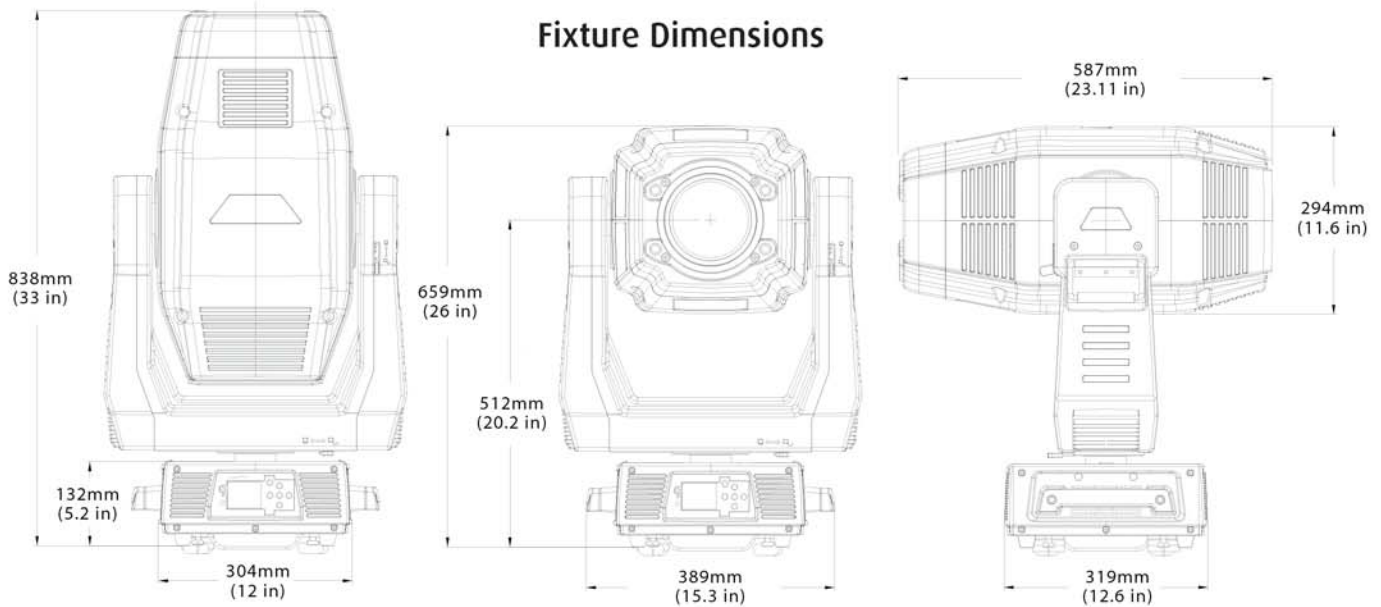

∅ { 0.D.- 30mm (1.18 in)
Image Area- 25mm (.98 in)

Gobo Wheel 2

- 1- Tunnel
- 2- Bars
- 3- Fan
- 4- Breakup
- 5- Burst
- 6- Fracture
- 7- Crosshatch

Gobo Dimensions

∅ { 0.D.- 34 mm (1.34 in)
Image Area- 28 mm (1.1 in)
* Image Area- 26 mm (1.02 in)

Dimensions / Physical

Fixture Dimensions

Fixture Weight- 39.5 Kg (87 Lbs.)

Road Case Gross / Shipping Weight- 85 Kg (187 Lbs.)

Road Case Dimensions- (L x W x H)-

- 686 mm (27 in.) x 584 mm (23 in.) x 1016 mm (40 in.)