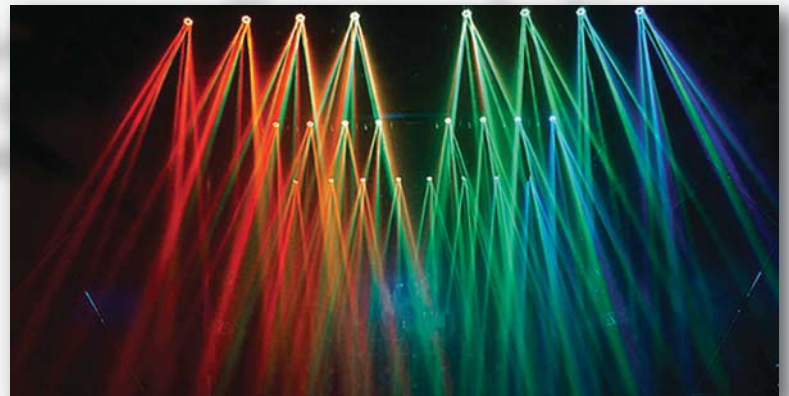

LightSky

FX-610

SHS
GLOBAL

First and foremost the LightSky FX-610 is a perfect RGBW beam-light, generating a full spectrum of color and featuring an impressive, wide 6° to 51° beam aperture. In addition, the FX-610 introduces new industry features that turn it into a stunning unique effect light: the front lens can be rotated in either direction and at variable speed, combined with full zoom and strobe functions that create many intense beams that can be unfolded or closed like a star burst!

SOURCE TYPE:

6 -10w RGBW 4 in 1 LED Chips
Average lifespan : 50000 hours

POWER SUPPLY:

Voltage: AC100V~240V 50-60HZ
Power: Electronic auto-ranging
Power Consumption: 91w

COLOR SYSTEM:

RGBW 4in 1 rotation , Marco color system

EFFECTS SECTION:

Full RGBW color mixing
Bi-Directional rotating Lens
Strobe: 1-30 times/ second electronic strobe and random strobe
Beam: Multi-Beam splitter
Focus: linear adjustment
Dimmer : 0-100%
Linear Focal Angle 6 -51 °

CONTROL:

DMX512, RDM, Stand-alone mode ,Voice Control mode , Mater-Slave mode , Wireless DMX512
Front Touch Screen
Remote Control

BODY:

Size: 226 x 268 x 155 (mm)
N.W: 3.8kg / G.W: 5.7 kg

PACKAGE:

280 x 270 350 (mm)

www.tourprolighting.com

Andy Cass
Austin, Texas
512-912-6740
andy@shsglobal.com
shsglobal.com