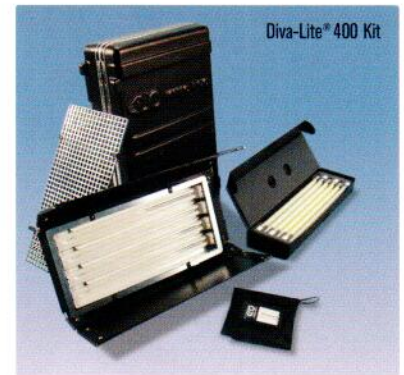

KINO FLO

DIVA-LITE® Location Fixtures

Diva-Lite® 400 and
Diva-Lite® 200

Diva-Lite® 400 Kit

Diva-Lite® 200 Kit

Diva-Lite® Flozier

On-board dimming

Kino Flo® has revolutionized its award-winning location lighting systems by creating the **Diva-Lite® 400** and **Diva-Lite® 200** series — especially designed for digital video capture.

The new Diva-Lite portable dimming softlights bring Kino Flo's advanced professional lighting to the digital video generation. The Diva-Lite 400, for example, boasts Kino Flo's trademark versatile fixture designs, with a full-range dimming

The new hand-held Diva-Lite® remote dimmer module.

system that operates on 120 VAC-230 VAC power. The Diva-Lite 400 excels as a soft key and fill source for globetrotting DV shooters. The very compact Diva-Lite 200 answers the need for an even smaller, lightweight source. The Diva-Lite 200 is especially well suited to ENG, EFP and documentary-style field work.