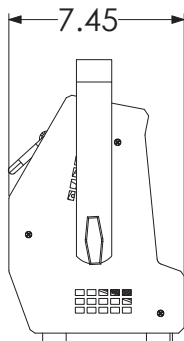

SPECTRA CYC 100

The Spectra Cyc is a 100 Watt cyclorama/wall wash luminaire utilizing high output Luxeon Rebel LED emitters. Designed for theatrical and architectural applications, the Spectra Cyc blends color via a patented LED lens and reflector combination which reduces pixelization from direct view. The on-board power supply allows for direct power & data input which can be daisy chained through up to 20 units. Designed for use on 6'-8' centers, individual units can be linked side by side for greater saturation of light. The Spectra Cyc is compatible with both DMX and RDM protocols, and comes with a library of pre-programmed single colors and various color mixes. Units can be utilized for both floor and Sky-Cyc applications.

WASH LIGHTING

Catalog Numbers

SSCYC100-*.**

100 WATT SPECTRA CYC 100 Features

- Available in 4 Standard LED color configurations: *RGBA, RGBW, 3K White or 3K-6K Tunable White[†]*.
- Convection Cooled
- Asymmetrical reflector designed for broad, even distribution
- On-board multi-voltage power supply 100-240VAC.
- Feed through power and data capabilities using powerCON and 5-pin XLR connectors.
- Compatible with DMX and RDM protocols.
- Push button addressing.
- Pre-programmed modes for fixed colors, timed color changes and strobes.
- 11 lbs.
- ETL & cETL listed.
- Made in the USA

Model Number	
SSCYC100-*.**	Spectra Cyc 100W Luminaire with power and data passthroughs
* (LED Array)	Add the following code for the LED Array: RGBA, RGBW, 3K, or 3K6K[†]
** (Body Color)	Add the following code for housing Color: B=Black, W=White, S=Silver

[†] (custom array options also available)