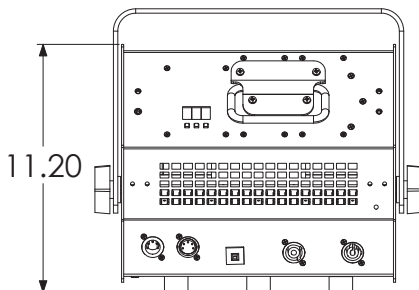

SPECTRA CYC 100

The Spectra Cyc is a 100 Watt cyclorama/wall wash luminaire utilizing high output Luxeon Rebel LED emitters. Designed for theatrical and architectural applications, the Spectra Cyc blends color via a patented LED lens and reflector combination which reduces pixelization from direct view. The on-board power supply allows for direct power & data input which can be daisy chained through up to 20 units. Designed for use on 6'-8' centers, individual units can be linked side by side for greater saturation of light. The Spectra Cyc is compatible with both DMX and RDM protocols, and comes with a library of pre-programmed single colors and various color mixes. Units can be utilized for both floor and Sky-Cyc applications.

WASH LIGHTING

Catalog Numbers

SSCYC100-*.**

100 WATT SPECTRA CYC 100 Features

- Available in 4 Standard LED color configurations: *RGBA, RGBW, 3K White or 3K-6K Tunable White[†]*.
- Convection Cooled
- Asymmetrical reflector designed for broad, even distribution
- On-board multi-voltage power supply 100-240VAC.
- Feed through power and data capabilities using powerCON and 5-pin XLR connectors.
- Compatible with DMX and RDM protocols.
- Push button addressing.
- Pre-programmed modes for fixed colors, timed color changes and strobes.
- 11 lbs.
- ETL & cETL listed.
- Made in the USA

Model Number	
SSCYC100-*.**	Spectra Cyc 100W Luminaire with power and data passthroughs
* (LED Array)	Add the following code for the LED Array: RGBA, RGBW, 3K, or 3K6K [†]
** (Body Color)	Add the following code for housing Color: B=Black, W=White, S=Silver