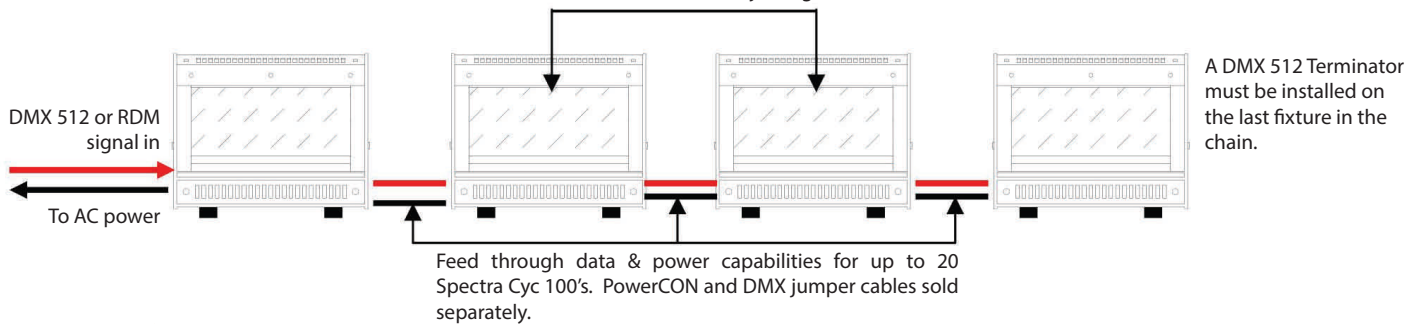

GREEN

Illuminance at a Distance			
Dist.	Center Beam FC	Beam Width	
		V Spread(38°)	H Spread(82°)
1.7 ft	60.80 fc	1.1 ft	2.9 ft
3.3 ft	15.20 fc	2.3ft	5.8 ft
5.0 ft	6.76 fc	3.4 ft	8.8 ft
6.7 ft	3.80 fc	4.6 ft	11.7 ft
8.3 ft	2.43 fc	5.7 ft	14.6 ft
10 ft	1.69 fc	6.9 ft	17.5 ft

BLUE

Illuminance at a Distance			
Dist.	Center Beam FC	Beam Width	
		V Spread(38°)	H Spread(82°)
1.7 ft	5.80 fc	1.2 ft	2.8 ft
3.3 ft	1.45 fc	2.3ft	5.6 ft
5.0 ft	0.64 fc	3.5 ft	8.5 ft
6.7 ft	0.36 fc	4.6 ft	11.3 ft
8.3 ft	0.23 fc	5.8 ft	14.1 ft
10 ft	0.16 fc	7.0 ft	16.9 ft

Maximum recommended spacing is 6' on center, 2'-4' back from lighted area. For a brighter, more saturated effect, Spectra Cyc's can be set closer or linked directly to the next via a joining bracket - SS-CYC-LINK

Rating: Multi-Voltage; 100-240 volt AC operation

Data Ports: 1 Male & 1 Female flush mount 5-Pin XLR

Power Cable: 5' total length powerCON in and standard connector.

AC Out: Flush mount powerCON for feed thru power to other Spectra Cyc units only. Max 20 Spectra Cyc's per power daisy chain