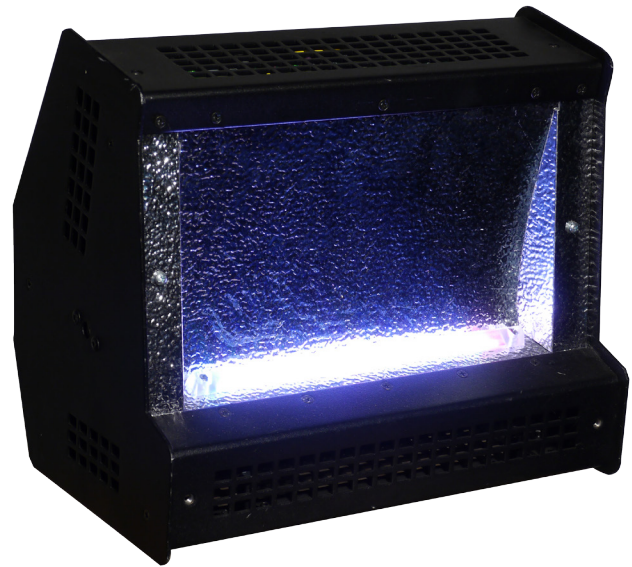

SPECTRA CYC 100

The Spectra Cyc is a 100 Watt cyclorama/wall wash luminaire utilizing high output Luxeon Rebel LED emitters. Designed for theatrical and architectural applications, the Spectra Cyc blends color via a patented LED lens and reflector combination which reduces pixelization from direct view. The on-board power supply allows for direct power & data input which can be daisy chained through up to 20 units. Designed for use on 6'-8' centers, individual units can be linked side by side for greater saturation of light. The Spectra Cyc is compatible with both DMX and RDM protocols, and comes with a library of pre-programmed single colors and various color mixes. Units can be utilized for both floor and Sky-Cyc applications.

WASH LIGHTING

Catalog Numbers

SSCYC100-*.**

100 WATT SPECTRA CYC 100 Features

- Available in 4 Standard LED color configurations: *RGBA, RGBW, 3K White or 3K-6K Tunable White[†]*.
- Convection Cooled
- Asymmetrical reflector designed for broad, even distribution
- On-board multi-voltage power supply 100-240VAC.
- Feed through power and data capabilities using powerCON and 5-pin XLR connectors.
- Compatible with DMX and RDM protocols.
- Push button addressing.
- Pre-programmed modes for fixed colors, timed color changes and strobes.
- 11 lbs.
- ETL & cETL listed.
- Made in the USA

Model Number	
SSCYC100-*.**	Spectra Cyc 100W Luminaire with power and data passthroughs
* (LED Array)	Add the following code for the LED Array: RGBA, RGBW, 3K, or 3K6K [†]
** (Body Color)	Add the following code for housing Color: B=Black, W=White, S=Silver

Specifications:

Materials: Construction employs all corrosion-resistant materials and hardware.

Housing: Lightweight aluminum fabrication.

Light Engine: Luxeon Rebel LED's– 100 Watts Max at full RGBA

Reflector: Proprietary curve, specular aluminum